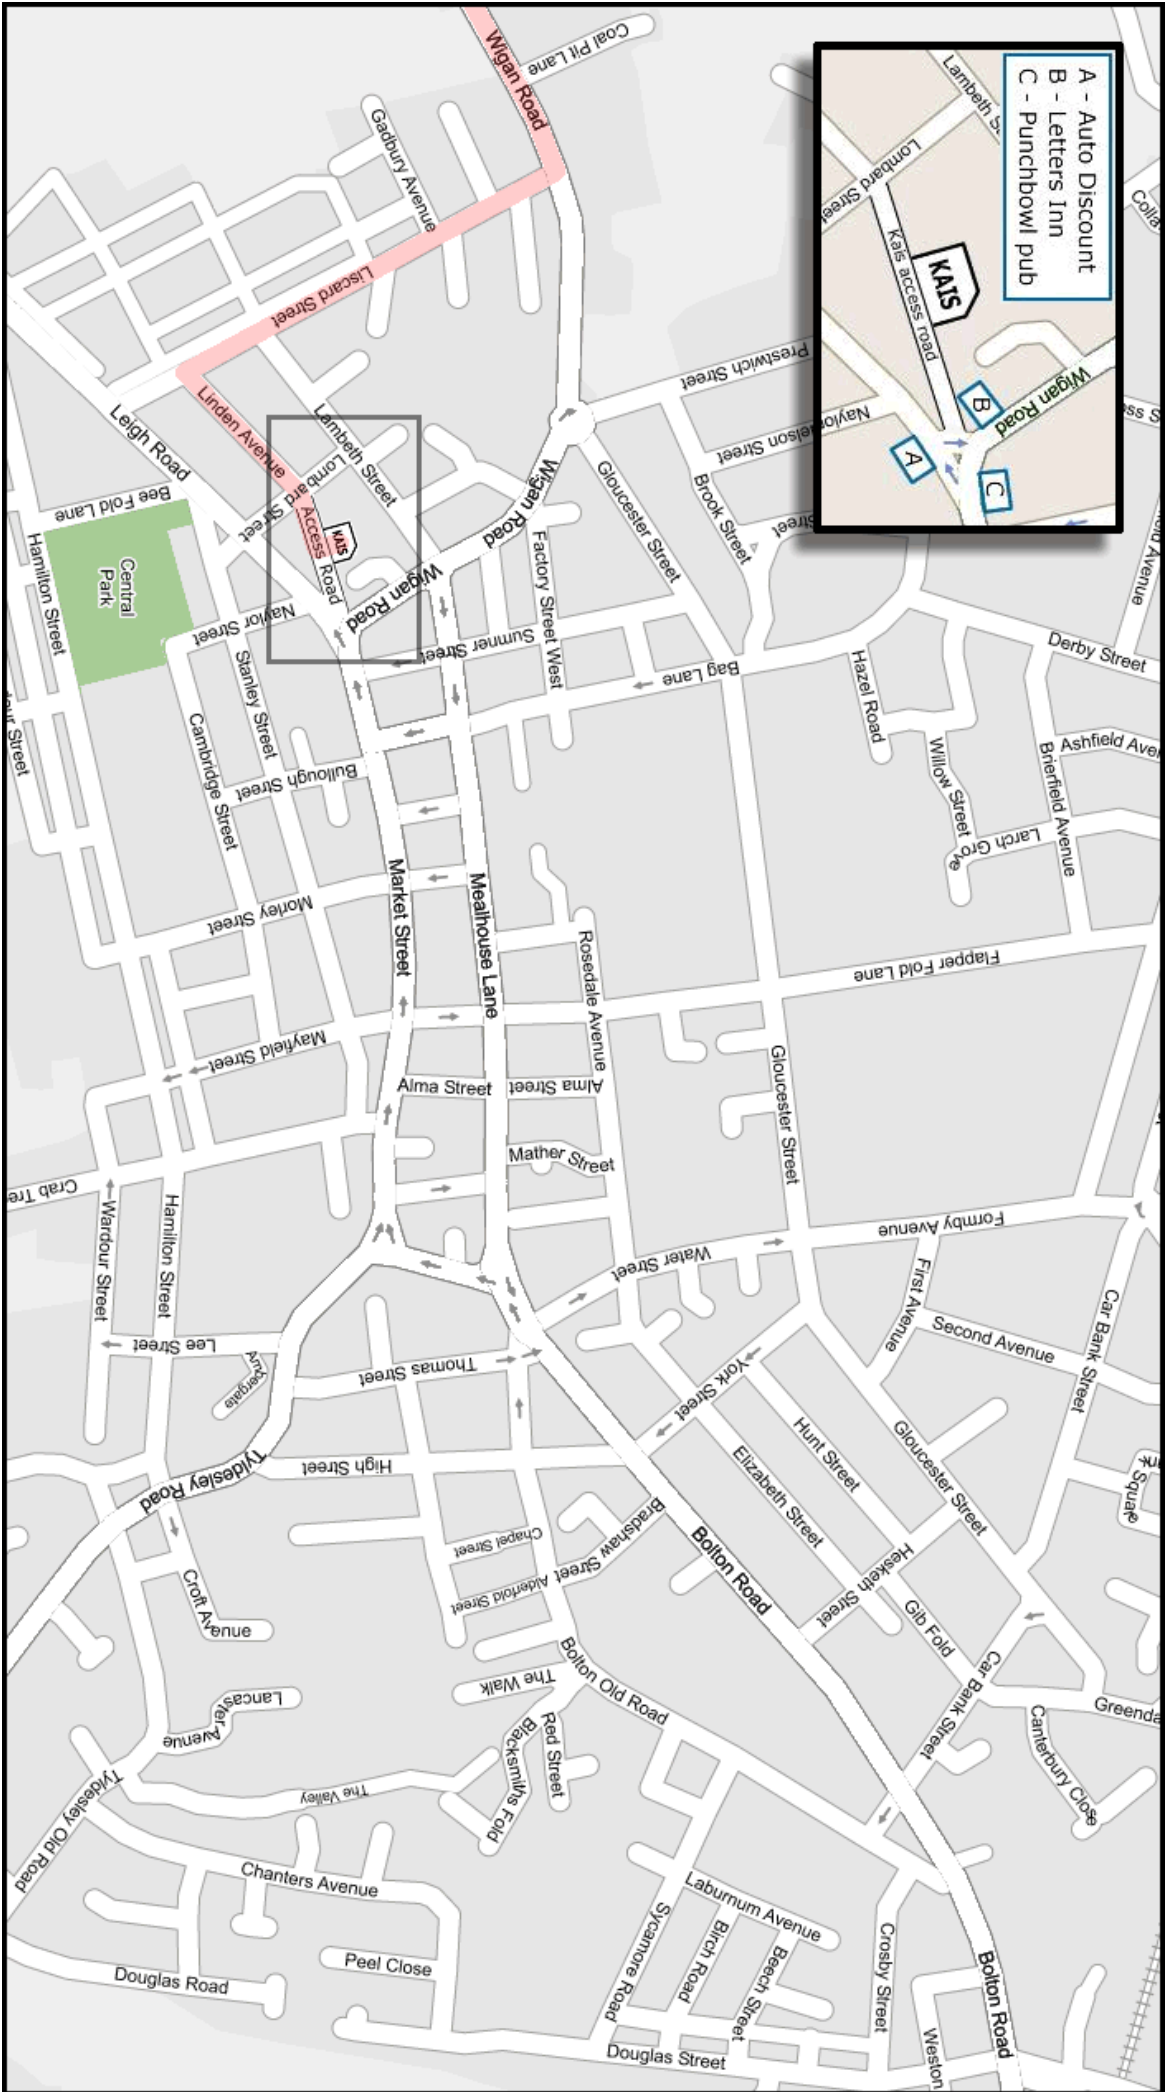

We look forward to seeing you - Any problems, give us a call... Tel 01942 896366

From M6 North

Exit the M6 at Junction 23. Follow the A580 towards Manchester past Golborne roundabout, and turn left at the 4th set of traffic lights onto the A572 - the Leigh/Atherton Bypass, and follow to the end where you will come a hill to a roundabout (please note that this is the fourth island on the bypass). Take the right exit at the roundabout onto to Wigan Road, past the second hand car sales, and take the next right into Liscard Street. Take last left before the bottom into Linden Avenue, and follow to the end. The Kais access road is directly across the road.

- A - Auto Discount
- B - Letters Inn
- C - Punchbowl pub