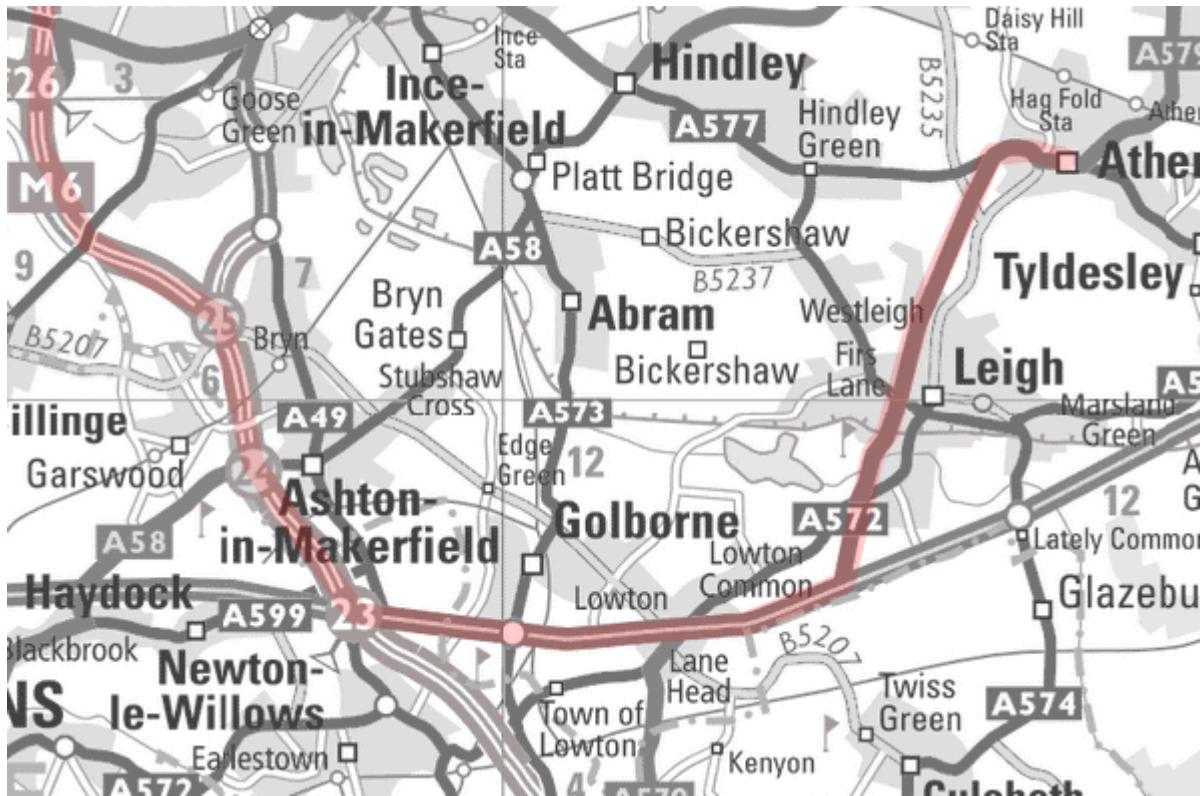

We look forward to seeing you - Any problems, give us a call... Tel 01942 896366

From M6 North

Exit the M6 at Junction 23. Follow the A580 towards Manchester past Golborne roundabout, and turn left at the 4th set of traffic lights onto the A572 - the Leigh/Atherton Bypass, and follow to the end where you will come a hill to a roundabout (please note that this is the fourth island on the bypass). Take the right exit at the roundabout onto to Wigan Road, past the second hand car sales, and take the next right into Liscard Street. Take last left before the bottom into Linden Avenue, and follow to the end. The Kais access road is directly across the road.

- A - Auto Discount
- B - Letters Inn
- C - Punchbowl pub